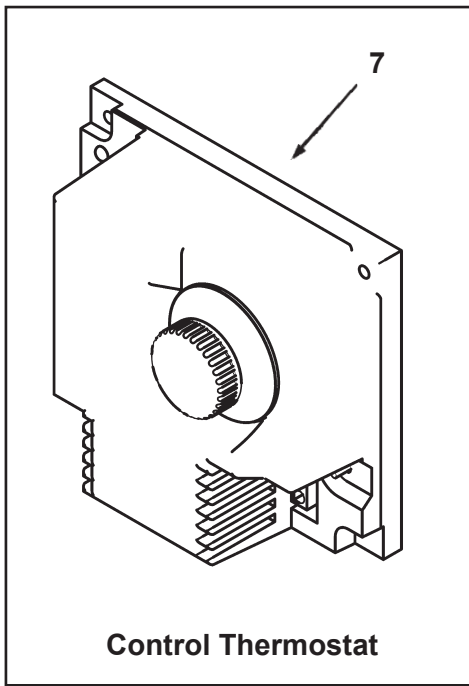

COMMERCIAL TANK TYPE WATER HEATER

REPLACEMENT PARTS LIST

**MODELS SBD71120NE - SBD100400NE/A:
STANDARD AND ASME (A)
SERIES 118, 119**

Damper Drive Assembly

Harness - Control

Gas Valve - Natural

Gas Valve - LP

Control Thermostat

On Off Switch

Honeywell Control Ignition Module

ITEM	PARTS DESCRIPTION	SBD71120NE	SBD81154NE	SBD81180NE	SBD100199NET	SBD100199NE
------	-------------------	------------	------------	------------	--------------	-------------